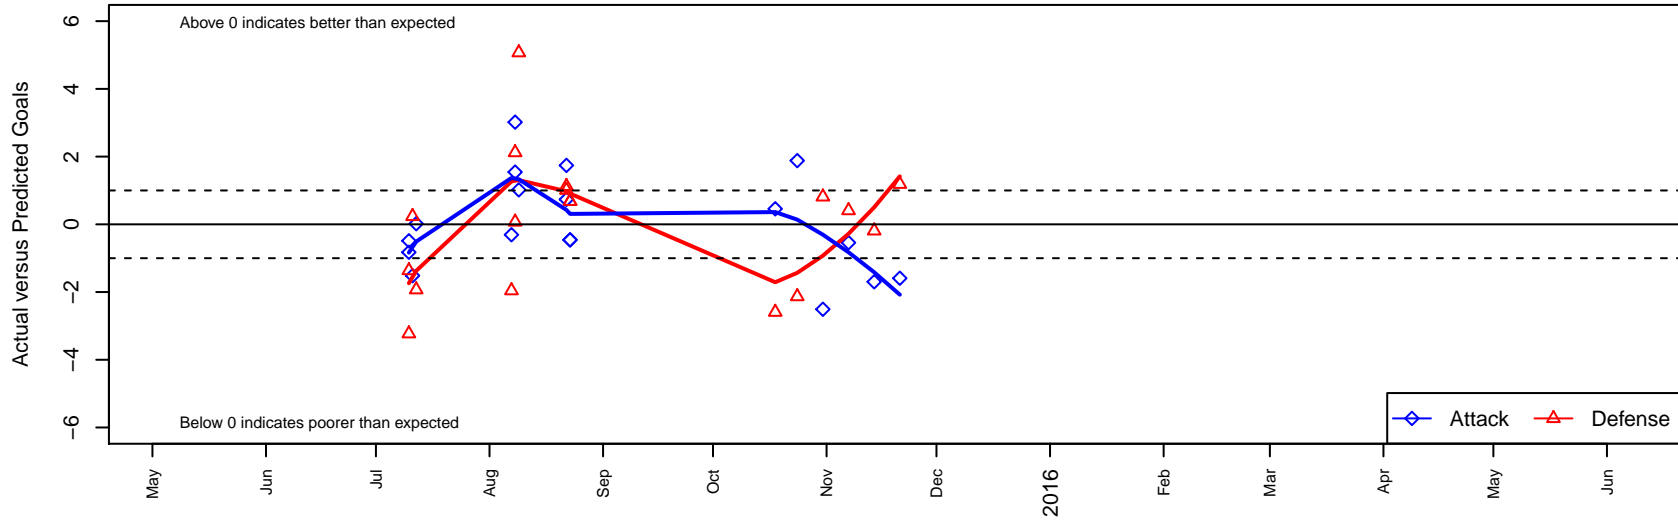

FWFC Bulldogs B03

Federal Way FC
 Federal Way, WA
 B03 total strength=401
 attack=0.39 defense=0.16
 fall league = SSUL B03 Div 2

alt names used:
 FW Bulldogs
 FWSC B03 Bulldogs
 FWFC BU12 Bulldogs
 FWFC B03 Bulldogs

Venues played:
 2015 KCC BU12 Silver
 2015 Blast Off BU12 C
 2015 Xtreme Cup BU12 Bronze
 2015 SSUL B03 Div 2

FWFC Bulldogs B03
 Dots are actual minus expected GF (blue circles) and GA (red triangles).
 Blue line is smoothed change in attack strength. Red is smoothed change in defense strength.

**attack and defense variance (black dot)
relative to other teams
and top 10 in region**

**attack and defense rating
relative to others at age
and all opponents in last 13 months**

Performance relative to 13 month average