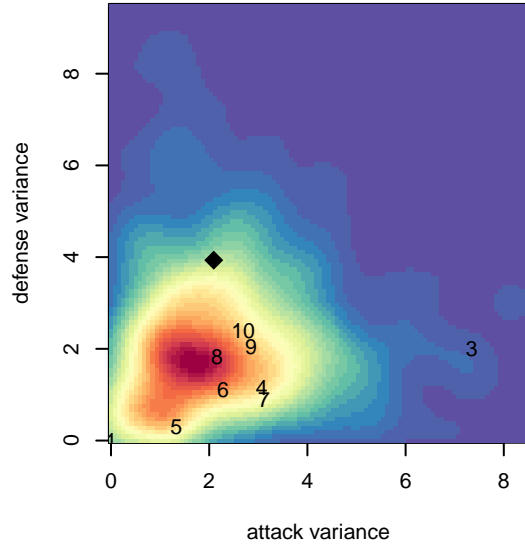

FWFC Bulldogs B03

Federal Way FC
 Federal Way, WA
 B03 total strength=401
 attack=0.39 defense=0.16
 fall league = SSUL B03 Div 2

alt names used:
 FW Bulldogs
 FWSC B03 Bulldogs
 FWFC BU12 Bulldogs
 FWFC B03 Bulldogs

Venues played:
 2015 KCC BU12 Silver
 2015 Blast Off BU12 C
 2015 Xtreme Cup BU12 Bronze
 2015 SSUL B03 Div 2

FWFC Bulldogs B03
 Dots are actual minus expected GF (blue circles) and GA (red triangles).
 Blue line is smoothed change in attack strength. Red is smoothed change in defense strength.

**attack and defense variance (black dot)
relative to other teams
and top 10 in region**

**attack and defense rating
relative to others at age
and all opponents in last 13 months**

Performance relative to 13 month average