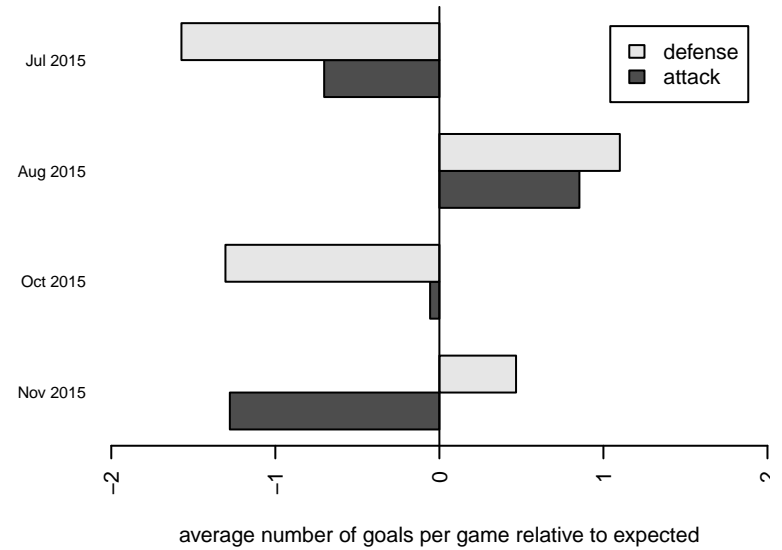

Performance relative to 13 month average