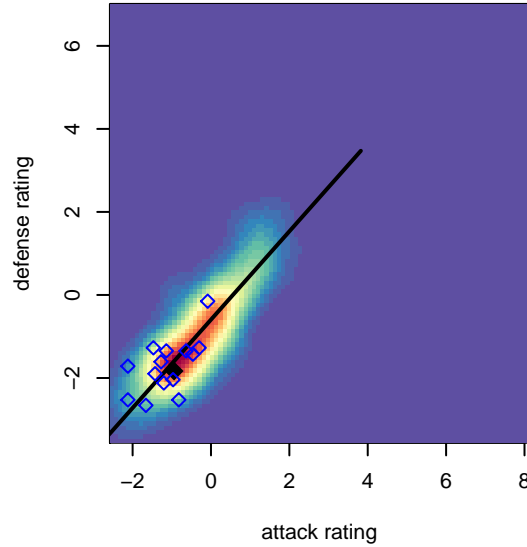

Venues played:
 2015 KCC BU12 Silver
 2015 Blast Off BU12 C
 2015 Xtreme Cup BU12 Bronze
 2015 SSUL B03 Div 2

FWFC Bulldogs B03
 Dots are actual minus expected GF (blue circles) and GA (red triangles).
 Blue line is smoothed change in attack strength. Red is smoothed change in defense strength.

**attack and defense variance (black dot)
relative to other teams
and top 10 in region**

**attack and defense rating
relative to others at age
and all opponents in last 13 months**

Performance relative to 13 month average