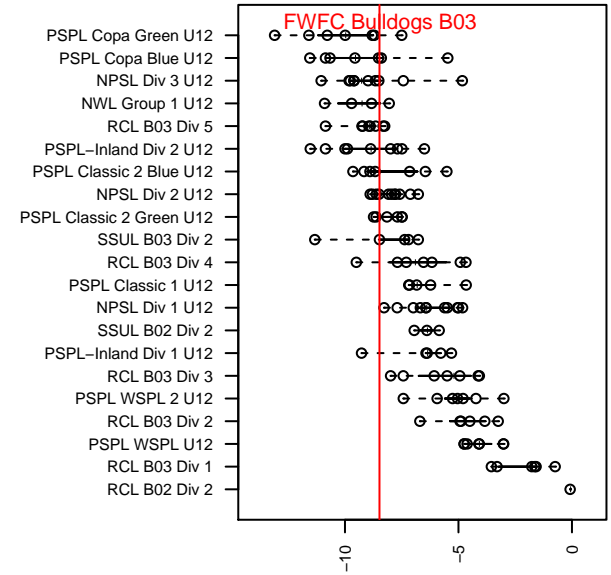

FWFC Bulldogs B03

Federal Way FC
 Federal Way, WA
 B03 total strength=401
 attack=0.39 defense=0.16
 fall league = SSUL B03 Div 2

alt names used:
 FW Bulldogs
 FWSC B03 Bulldogs
 FWFC BU12 Bulldogs
 FWFC B03 Bulldogs

Venues played:
 2015 KCC BU12 Silver
 2015 Blast Off BU12 C
 2015 Xtreme Cup BU12 Bronze
 2015 SSUL B03 Div 2

FWFC Bulldogs B03
 Dots are actual minus expected GF (blue circles) and GA (red triangles).
 Blue line is smoothed change in attack strength. Red is smoothed change in defense strength.

**attack and defense variance (black dot)
relative to other teams
and top 10 in region**

**attack and defense rating
relative to others at age
and all opponents in last 13 months**

Performance relative to 13 month average