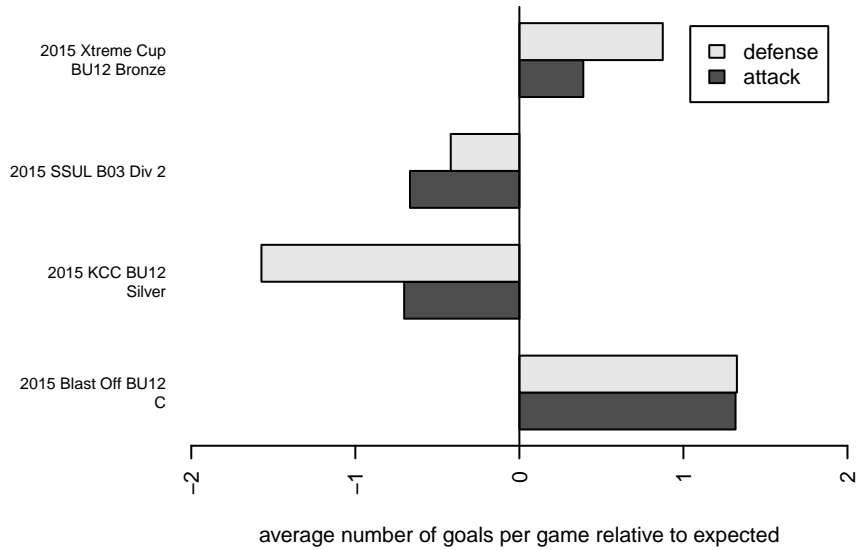

Venues played:
 2015 KCC BU12 Silver
 2015 Blast Off BU12 C
 2015 Xtreme Cup BU12 Bronze
 2015 SSUL B03 Div 2

FWFC Bulldogs B03
 Dots are actual minus expected GF (blue circles) and GA (red triangles).
 Blue line is smoothed change in attack strength. Red is smoothed change in defense strength.

**attack and defense variance (black dot)
relative to other teams
and top 10 in region**

**attack and defense rating
relative to others at age
and all opponents in last 13 months**

Performance relative to 13 month average